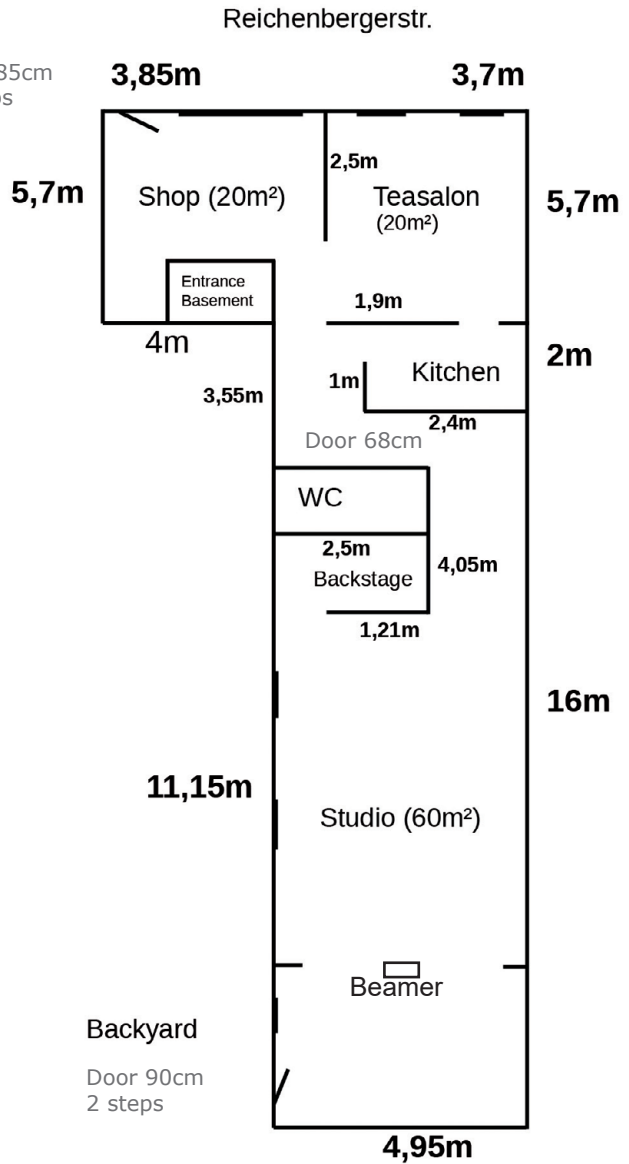

NEW FEARS

Projectspace
 Reichenbergerstr. 114
 10999, Berlin

Door 85cm
 3 steps
 Ramp

Accessibility:

3 steps at the entrance door, which can be bridged by a ramp. Entrance door is 85cm wide.

The door connecting Teasalon and Studio and the door to the toilet are both 68cm wide.

There is a 90cm wide door entering the Studio from the backyard with 2 steps.

There are several steps down to the basement and there is no ramp.

SHOP (+big mirror)

OUTDOOR

TEASALON

STUDIO

KITCHEN

BACKSTAGE