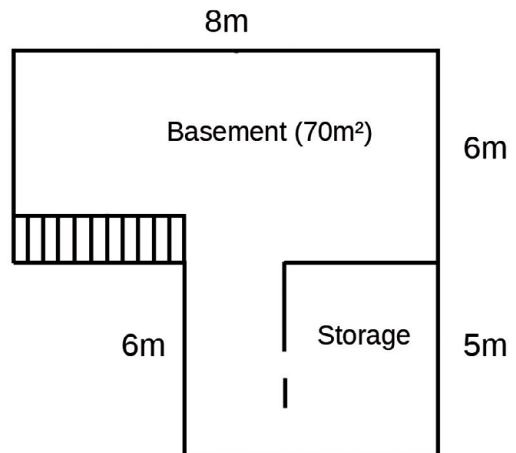

NEW FEARS

Projectspace
 Reichenbergerstr. 114
 10999, Berlin

Door 85cm
 3 steps
 Ramp

Accessibility:

3 steps at the entrance door, which can be bridged by a ramp. Entrance door is 85cm wide.

The door connecting Teasalon and Studio and the door to the toilet are both 68cm wide.

There is a 90cm wide door entering the Studio from the backyard with 2 steps.

There are several steps down to the basement and there is no ramp.

SHOP (+big mirror)

OUTDOOR

TEASALON

STUDIO

KITCHEN

BACKSTAGE